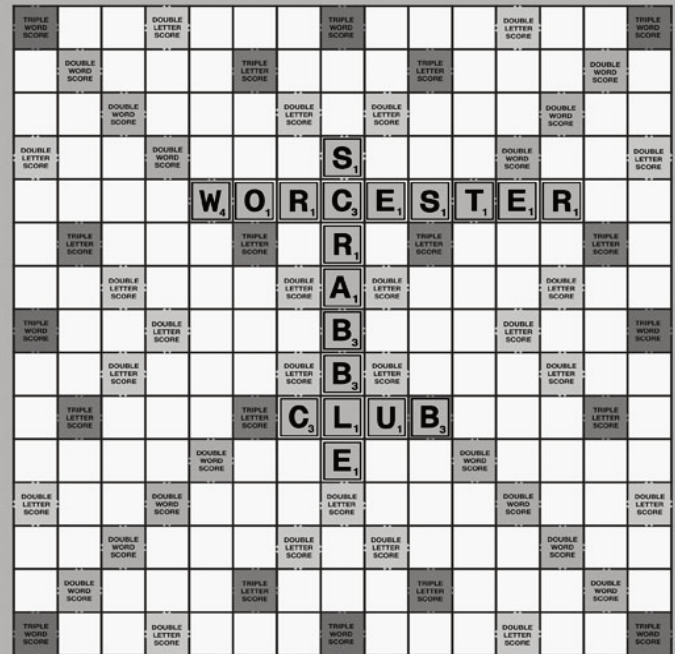

The **Worcester Scrabble Club** invites Scrabble players, young and old, new and experienced, casual to serious, to join us. Match wits with other players in the Worcester area, including some members of the North American Scrabble Players Association, make some new friends, develop your game!

TUESDAYS anytime between 5:00-9:00 p.m.
Nu-Cafe 355 Chandler St. Worcester

Find us on Facebook Look us up as "Worcester Scrabble Club #600"!

New Players are always welcome!