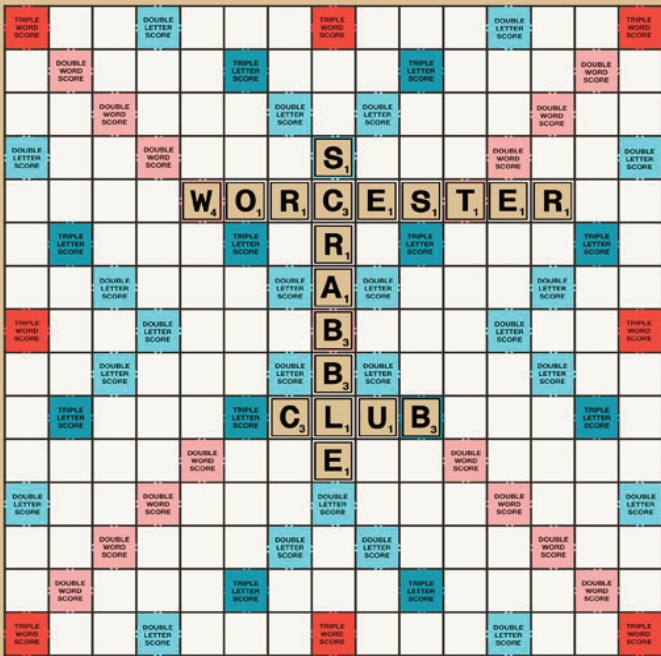

The **Worcester Scrabble Club** invites Scrabble players, young and old, new and experienced, casual to serious, to join us. Match wits with other players in the Worcester area, including some members of the North American Scrabble Players Association, make some new friends, develop your game!

TUESDAYS anytime between 5:00-9:00 p.m.
Nu-Cafe 355 Chandler St. Worcester

Find us on Facebook
Look us up as "Worcester Scrabble Club #600"!

New Players are always welcome!