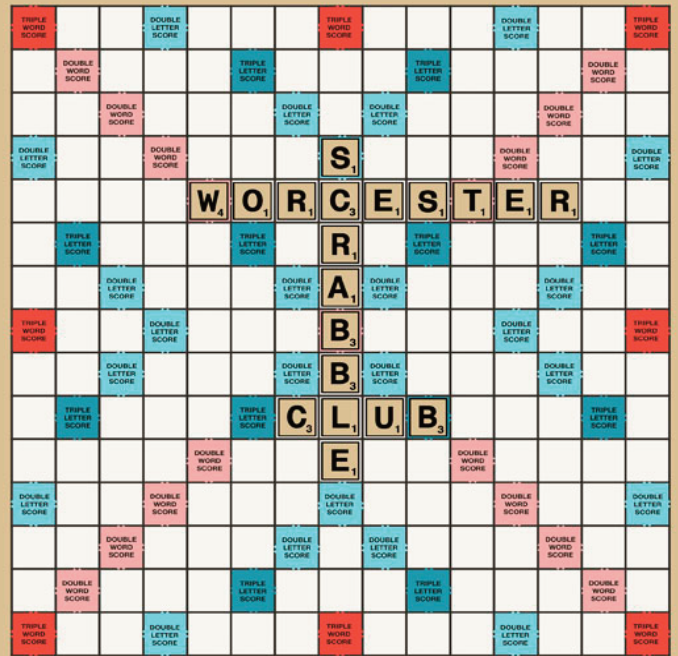

The **Worcester Scrabble Club** invites Scrabble players, young and old, new and experienced, casual to serious, to join us. Match wits with other players in the Worcester area, including some members of the North American Scrabble Players Association, make some new friends, develop your game!

TUESDAYS anytime between 5:00-9:00 p.m.
Nu-Cafe 355 Chandler St. Worcester

Find us on Facebook
Look us up as "Worcester Scrabble Club #600"!

New Players are always welcome!