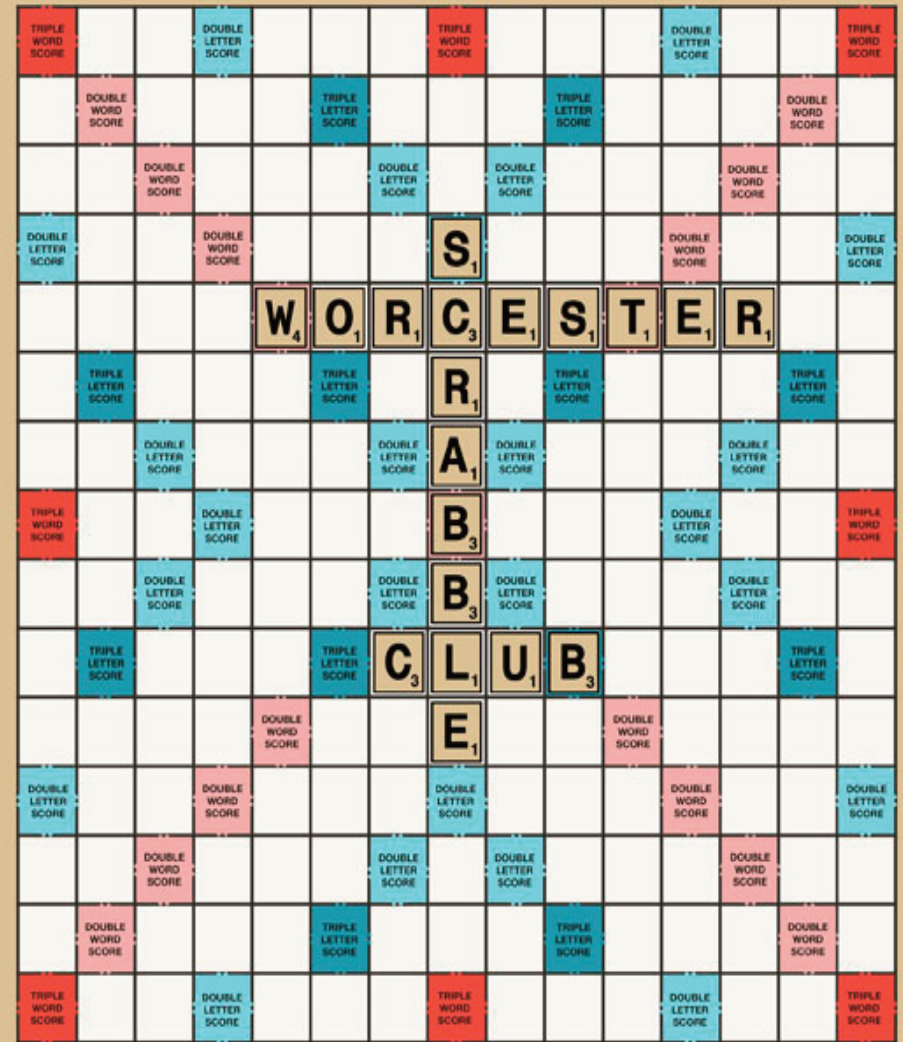

The **Worcester Scrabble Club** invites Scrabble players, young and old, new and experienced, casual to serious, to join us. Match wits with other players in the Worcester area, including some members of the North American Scrabble Players Association, make some new friends, develop your game!

TUESDAYS anytime between 5:00-9:00 p.m.
Nu-Cafe 355 Chandler St. Worcester

Find us on
Facebook

Look us up as "Worcester Scrabble Club #600"!

**New Players are
always welcome!**

For more information Chris Sinicola, Club Director: sinicola@msn.com (put scrabble club in the subject or you'll get lost in the junkbox!)